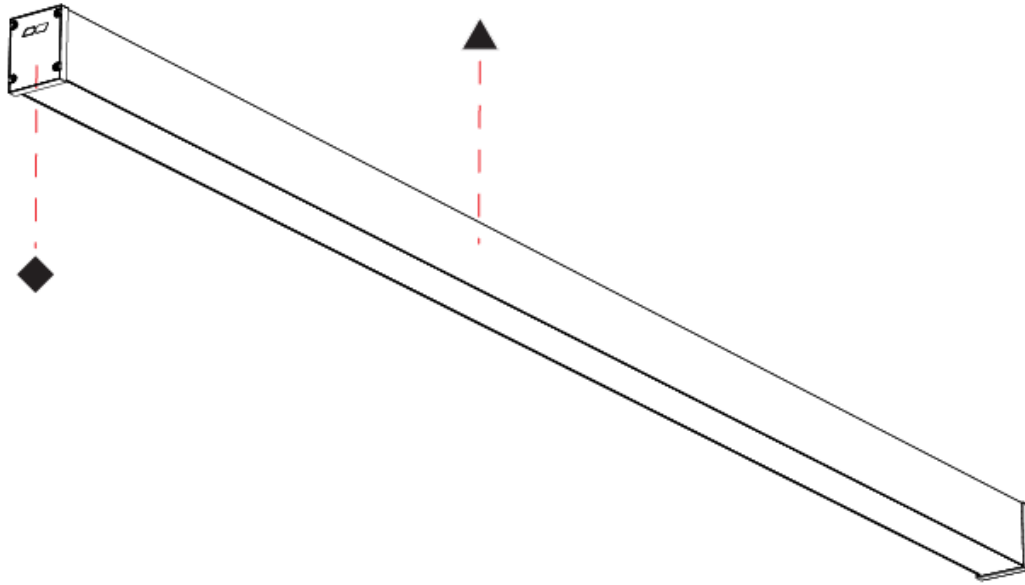

SLIDER STRAIGHT IP54 SURFACE

A3D389-

PROJECT

TYPE

SPECIFIER

QUANTITY

DATE

SLIDER STRAIGHT IP54 COLOR FINISH CHART